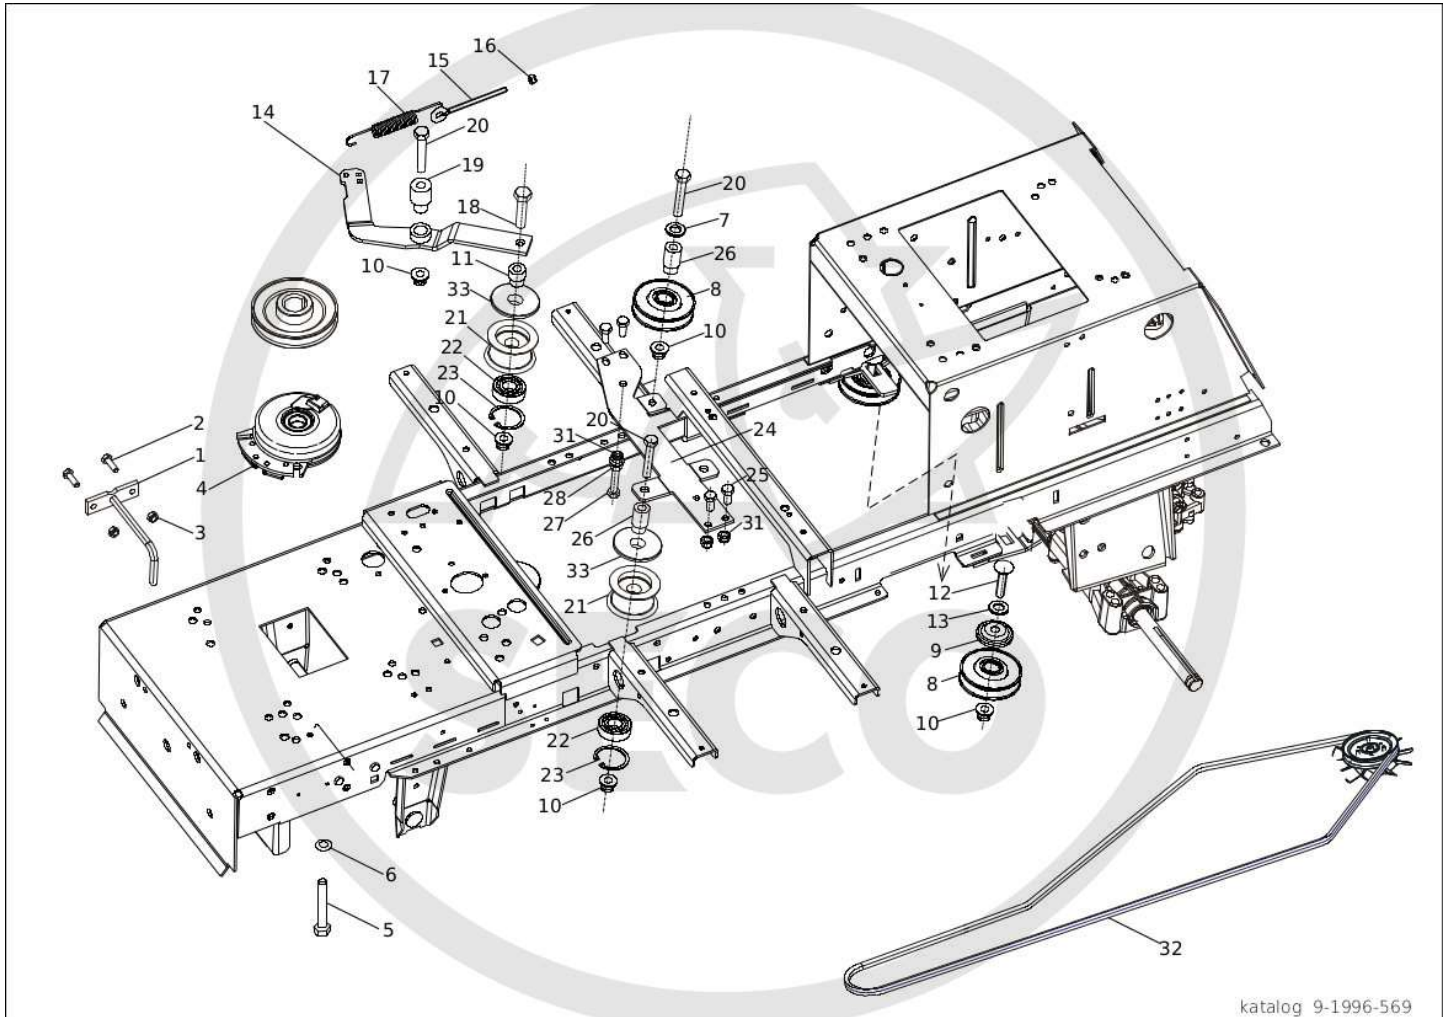

Model: KIJ8A-22-0015

Group: KIJ22-22-0003

Elmg.Clutch and pulleys

ID	Name	Item code	No.	UOM
1	Clutch stopper	S532936362273	1	KS
2	Screw M 6X20	N309503548	2	KS
3	Nut M 6 DIN 6926	N311129525	2	KS
4	Elmag. clutch I-5217-38	N532151196	1	KS
5	Screw UNF 7/16"X3" 10.9 ZINK	N309579511	1	KS
6	Washer NL 11 glued Dacromet	N311219516	1	KS
7	Washer 10.5	N311210504	1	KS
8	Pulley Compensa C-00237/1	N532150824	3	KS
9	Cover C-00693 Compensa	N532151119	2	KS
10	Nut M 10 DIN 6926 Zinc	N311129523	6	KS
11	Tension pulley case	S532094214533	1	KS
12	Screw M10X45 021319 Zinc	N309019531	2	KS
13	Washer 13	N311210505	2	KS
14	Travel-tension holder	S532913323073	1	KS
15	Screw M 6x80 with eye BN1006 Zinc	N309578523	1	KS
16	Nut M 6	N311129513	1	KS
17	Spring 0-9746-497	N315231270	1	KS
18	Screw M 10x45	N309203544	1	KS
19	Bushing	S532094216023	1	KS
20	Screw M 10X60	N309503577	3	KS
21	Pulley tensioning 9-3325-296	N532151361	2	KS
22	Bearing 6203 2 RS C 66 IB	N324162098	1	KS
23	Lock ring 40	N311733079	1	KS
24	Guide pulley holder	S532113422033	1	KS
25	Screw M8X20	N309503518	4	KS
26	Bushing	S532094214173	2	KS
27	Screw M 8X65	N309501536	1	KS
28	Nut M 8	N311150503	2	KS
29	Not used in this performance	NK00000000	1	KS
30	Not used in this performance	NK00000000	1	KS
31	Nut M 8	N311129501	5	KS
32	V-belt VB 13x2640LI Optibelt	N272731256	1	KS
33	Bearing cover 0-8022-201	N532151639	2	KS