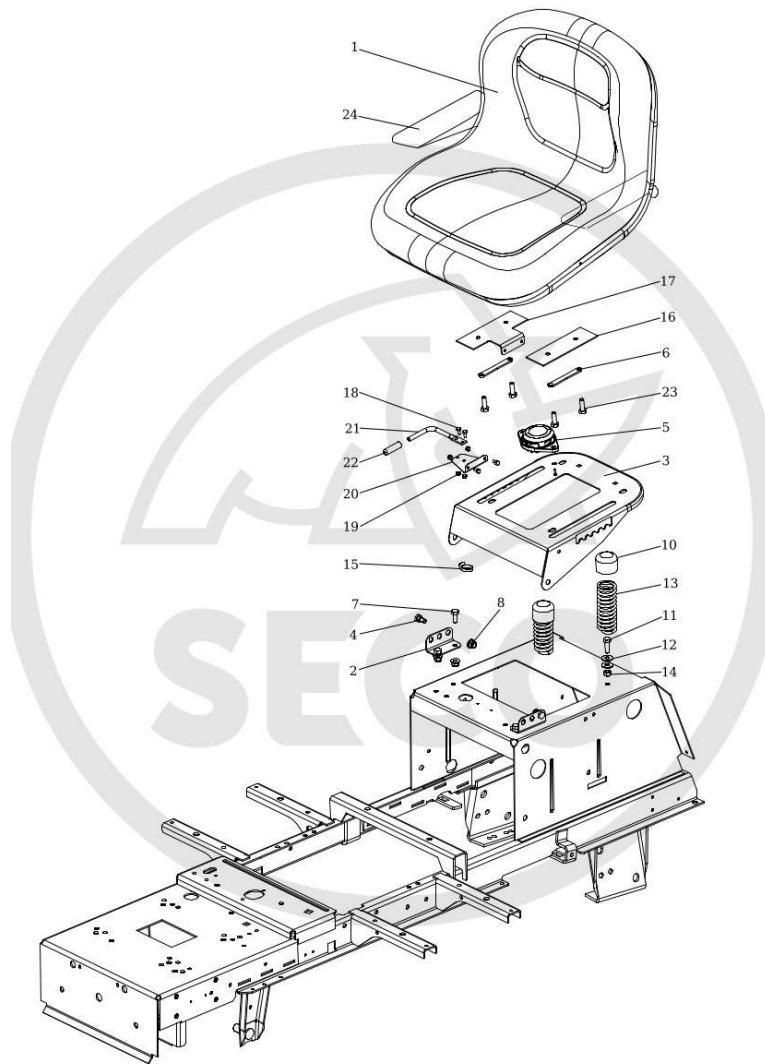

Model: KIJ8A-22-0015

Group: KIJ11-22-0004

Hood nr.1 - MILSCO XB180/UJSECO

ID	Name	Item code	No.	UOM
1	Seat SP 480 Milsco Seco	N532151621	1	KS
2	Carrier holder	S532113402403B	2	KS
3	Seat carrier	S532018474683	1	KS
4	Carrier screw 0-9016-427	N309599012	2	KS
5	Seat switch DELTA 6500-02	N532150990	1	KS
6	Distance washer	S532092322053	2	KS
7	Screw M 8X25 DIN 6921 8.8 Zinc	N309578011	4	KS
8	Nut M 8 DIN 6926 8 Zinc	N532150290	6	KS
9	Not used in this performance	NK00000000	1	KS
10	Cover 38/A PVC Black	N532150208	2	KS
11	Screw M 8X25	N309503512	2	KS
12	Washer 9 Zinc	N311212517	4	KS
13	Spring 0-9746-441	N315231274	2	KS
14	Nut M 8	N311129501	2	KS
15	Clip WSBH 1-0-1	N532150211	1	KS
16	Seat holder	S532113302013	1	KS
17	Seat holder	S532113402073	1	KS
18	Screw M 5x10	N309203545	4	KS
19	Nut M5	N311129515	4	KS
20	Seat spring	S532097402283	1	KS
21	Seat tie rod 0-8043-310	N532151356	1	KS
22	Cover 8X40 Vinyl-Flex black	N532150209	1	KS
23	Screw M 8x25 DIN 7500 D	N309578540	4	KS
24	Arm rests C 7494 BS	N532150989	1	SD