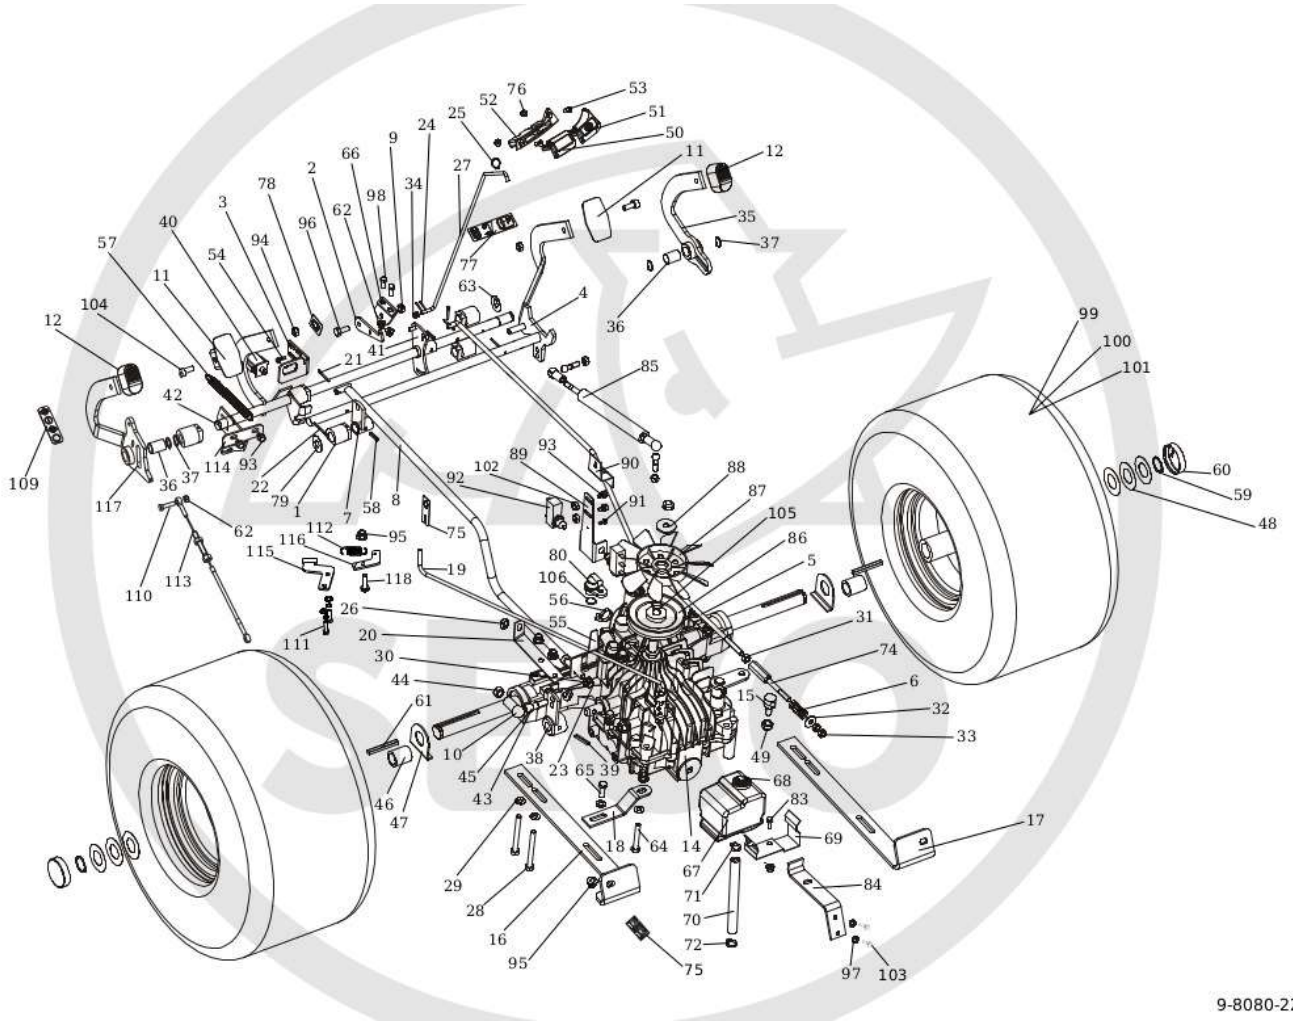

Model: KIJ8A-22-0015

Group: KIJ18-22-0007

Drive and brace control

ID	Name	Item code	No.	UOM
1	Case 0-9462-203	N722643024	5	KS
2	Latch	S532037322233	1	KS
3	Switch holder	S532113402693	1	KS
4	Travel lever UJ	S532980442663	1	KS
5	Brake rod 0-8041-202 K62	N532151369	1	KS
6	Spring TLZ 250.150.0530 Zinc	N315231240	1	KS
7	Arm complete	S532980364823	1	KS
8	Travel lever	S532980422023	1	KS
9	Nut M 10	N311150506	1	KS
10	Ball bushing 16DIN71805B ZnBN489	N442073005	1	KS
11	Foot pedal plastic 0-8051-202	N532151568	2	KS
12	Pedal cover 0-8832-234	N273151013	2	KS
13	Not used in this performance	NK00000000	1	KS
14	Transmission K62 M Tuff Torq with	N532991053	1	KS
15	Screw	S532090164473	1	KS
16	Plate holder left	S532113408693	1	KS
17	Plate holder right	S532113408703	1	KS
18	Gear-box holder K46/K62 UJ	S532113412043	1	KS
19	Bypass rod 0-8041-204	N532151370	1	KS
20	Bypass holder K62	S532113402063	1	KS
21	Spindle 3.2x25	N311338517	5	KS
22	Spindle 3.2x20	N311338516	1	KS
23	Nut M 10 DIN 6926 Zinc	N311129523	1	KS
24	Spindle 1.6x12	N311338513	3	KS
25	Lock ring 14	N311733004	1	KS
26	Rubber sleeve 9x2	N273121014	1	KS
27	Latch tie rod 0-8042-210 1to1	N532151747	1	KS
28	Screw M 8x85	N309501573	4	KS
29	Washer 8.4	N311210503	5	KS
30	Washer 10.5	N311210504	1	KS
31	Nut M 8	N311150503	1	KS
32	Washer 8.4	N311210503	1	KS
33	Nut M 8	N311120520	2	KS
34	Washer 5.3	N311210501	2	KS
35	Reverse pedal UJ	S532980463483	1	KS
36	Bushing 1625 KU	N323721006	2	KS
37	Ring 16	N311733006	4	KS
38	LEVER - COMPLETE	S532929462053	1	KS
39	Spring pin 6X40	N315238049	1	KS
40	Seat switch Delta 6440-04	N000532079	1	KS
41	Brake foot complete	S532980365403	1	KS
42	Brake pedal UJ	S532980442653	1	KS
43	Zinc Angle Joint 16Din	N442073003	1	KS