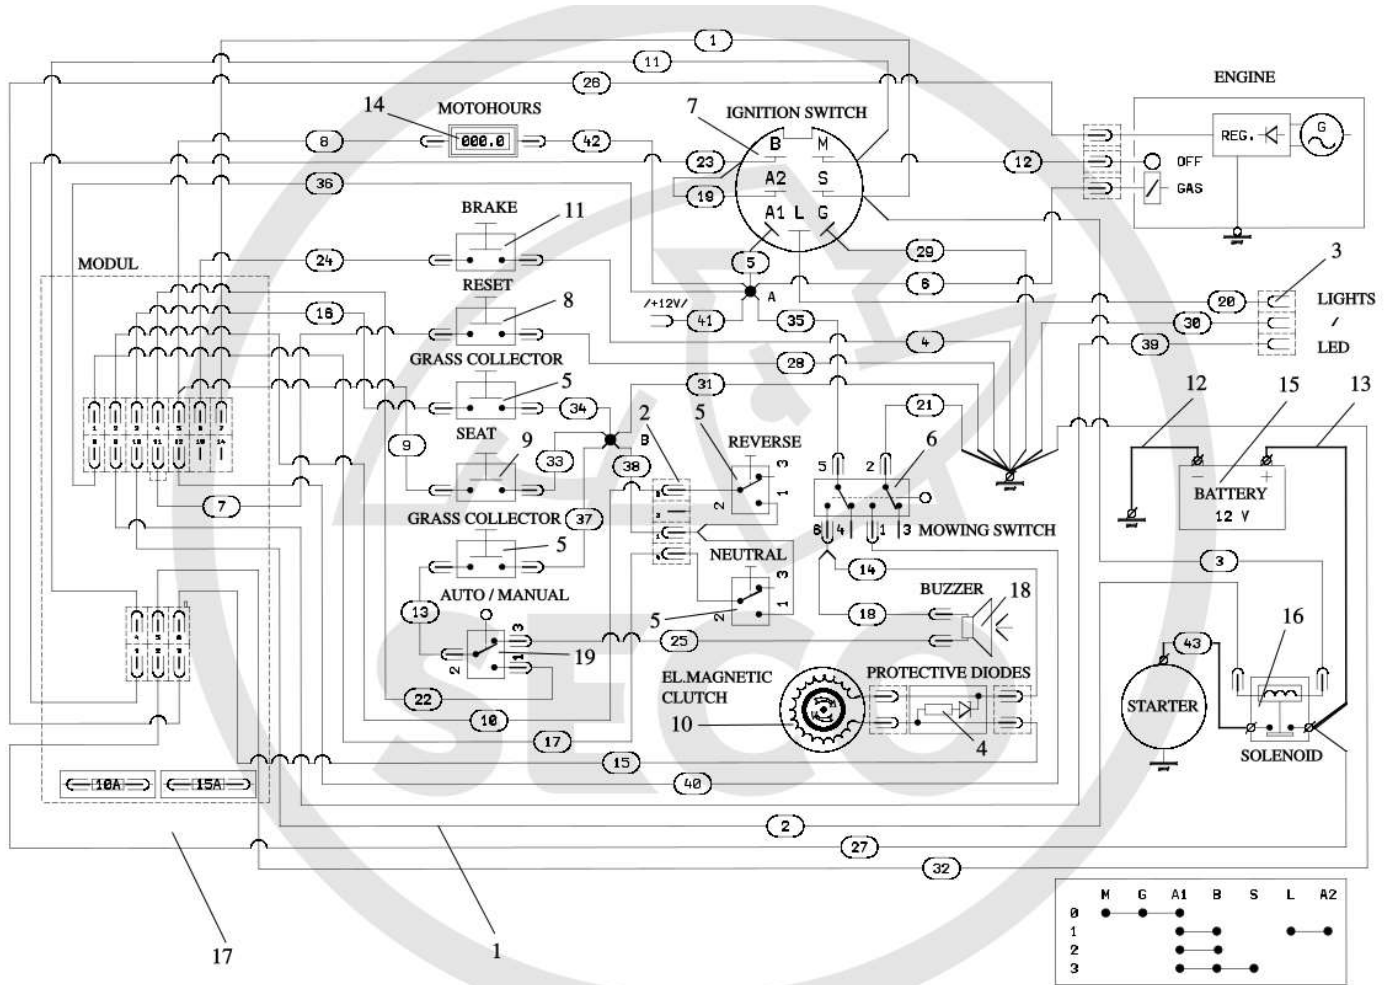

Model: KIJ8A-22-0015

Group: KIJ13-22-0009

Electrical installation

ID	Name	Item code	No.	UOM
1	Wiring harness KS 004067	N341271186	1	KS
2	Switches harness KS 004081	N341271193	1	KS
3	Lights connection KS004137 1to1	N341271222	1	KS
4	Protective diodes harness 9-8316-	N341271052	1	KS
5	Microswitch MKH 12 D 13-S1	N345359004	4	KS
6	Switch VDD2S001 9ZZCR 100	N345329023	1	KS
7	Switch box Delta 6900-47 P	N443861007	1	KS
8	Switch 1932.3413	N345329025	1	KS
9	Seat switch DELTA 6500-02	N532150990	1	KS
10	Elmag. clutch I-5217-38	N532151196	1	KS
11	Seat switch Delta 6440-04	N000532079	1	KS
12	Cable 9-8316-570	N341271021	1	KS
13	Cable 9-8316-624 solenoid+battery	N341271172	1	KS
14	Hour-meter SEN DEC DIGITAL	N443433003	1	KS
15	Battery 12V-32Ah ETECH F-ET-U1-R3	N346211009	1	KS
16	Solenoid Trombetta 764-1221-210	N532151619	1	KS
17	Module KS 004062 AJ06/14	N341271187	1	KS
18	Buzzer PF 27 A 29 EP	N443312021	1	KS
19	Not used in this performance	NK00000000	1	KS