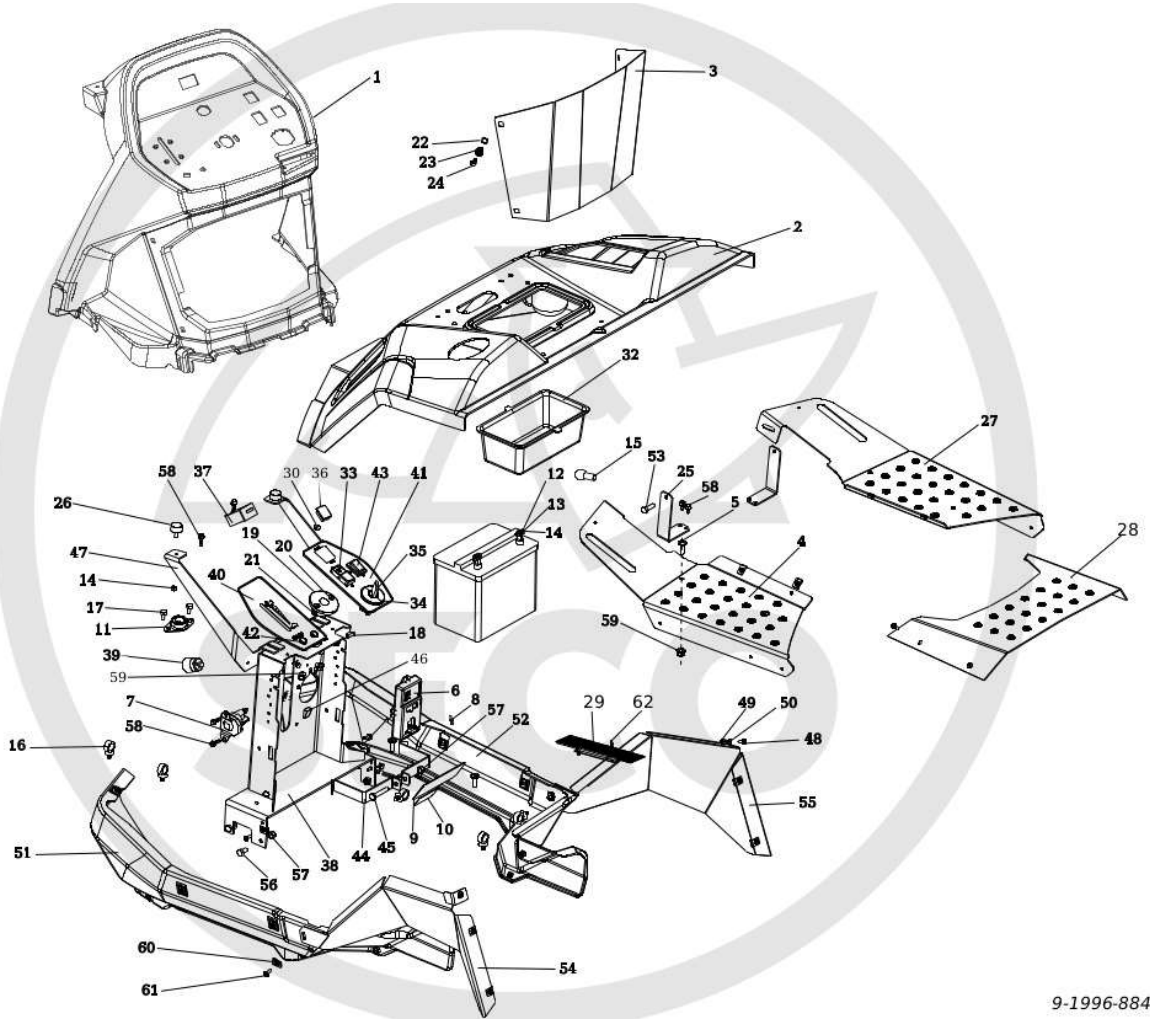

Model: KIJ8A-22-0015
Group: KIJ15-22-0009

Dashboard 1T01 UJ 2022"BA"

ID	Name	Item code	No.	UOM
1	Dash-board 0-8048-358 1to1 excl.	N532151832	1	KS
2	Double fender 9-1847-326 1to1	N532151833	1	KS
1	Battery cover 1to1	S532085472493	1	KS
4	Foot-floor left/3 1to1	S532018472273	1	KS
5	Screw M 8x25 ISO 7380-2	N309578565	4	KS
6	Module KS 004062 AJ06/14	N341271187	1	KS
7	Solenoid Trombetta 764-1221-210	N532151619	1	KS
8	Rivet 282702	N532151116	2	KS
9	Label 0-8732-336	N283292228	1	KS
10	Label 0-8732-220 slope 12	N283293023	1	KS
11	Ball BEARING FL M12	N324196022	1	KS
12	Screw M 6X20	N309503548	2	KS
13	Washer 6.4	N311210502	2	KS
14	Nut M 6	N311129513	4	KS
15	Cover 273 125 020 050	N273125006	2	KS
16	Clip WSBH 1-0-1	N532150211	9	KS
17	Screw M 8X25	N309503512	2	KS
18	Screw M 5x12 DIN 7500D BN3326	N309578544	1	KS
19	Steering wheel bushing 0-1652-226	N321841069	1	KS
20	Screw M 6X25 DIN7991 10.9 Zinc	N309578503	2	KS
21	Nut M 6 DIN 6926	N311129525	2	KS
22	Ring 10x1,8 NBR SH 80	N273111104	4	KS
23	Seating D7-201-802-010	N532150903	4	KS
24	Pin D7-201-711-010	N532150904	4	KS
25	Foot-floor holder 1TO1 2022	S532113413153	2	KS
26	Silentblock backstop M6x18-25x12	N273192074	2	KS
27	Foot-floor right/3 1to1	S532018472293	1	KS
28	Foot-floor middle/3 1TO1	S532018472303	1	KS
29	Brush cover 9-9636-206	N616100018	1	KS
30	Ring 26x2	N273111038	1	KS
31	Not used in this performance	NK00000000	1	KS
32	Case 0-8642-236	N532151194	1	KS
33	Switch VDD2S001 9ZZCR 100	N345329023	1	KS
34	Switch box Delta 6900-47 P	N443861007	1	KS
35	Starting key DELTA 688P-001	N443900137	1	SD
36	Blind flange VL 35X25X1-3 black	N321841085	1	KS
37	Hour-meter SEN DEC DIGITAL	N443433003	1	KS
38	Steering column UJ	S532916422013	1	KS
39	Buzzer PF 27 A 29 EP	N443312021	1	KS
40	Sticker 1-8732-839 Dash-board 2V	N283293595	1	KS
41	Sticker 1-8732-838 Dash-board R	N283293596	1	KS
42	Light indicator KS004074	N443312023	1	KS
43	Switch 1932.3413	N345329025	1	KS