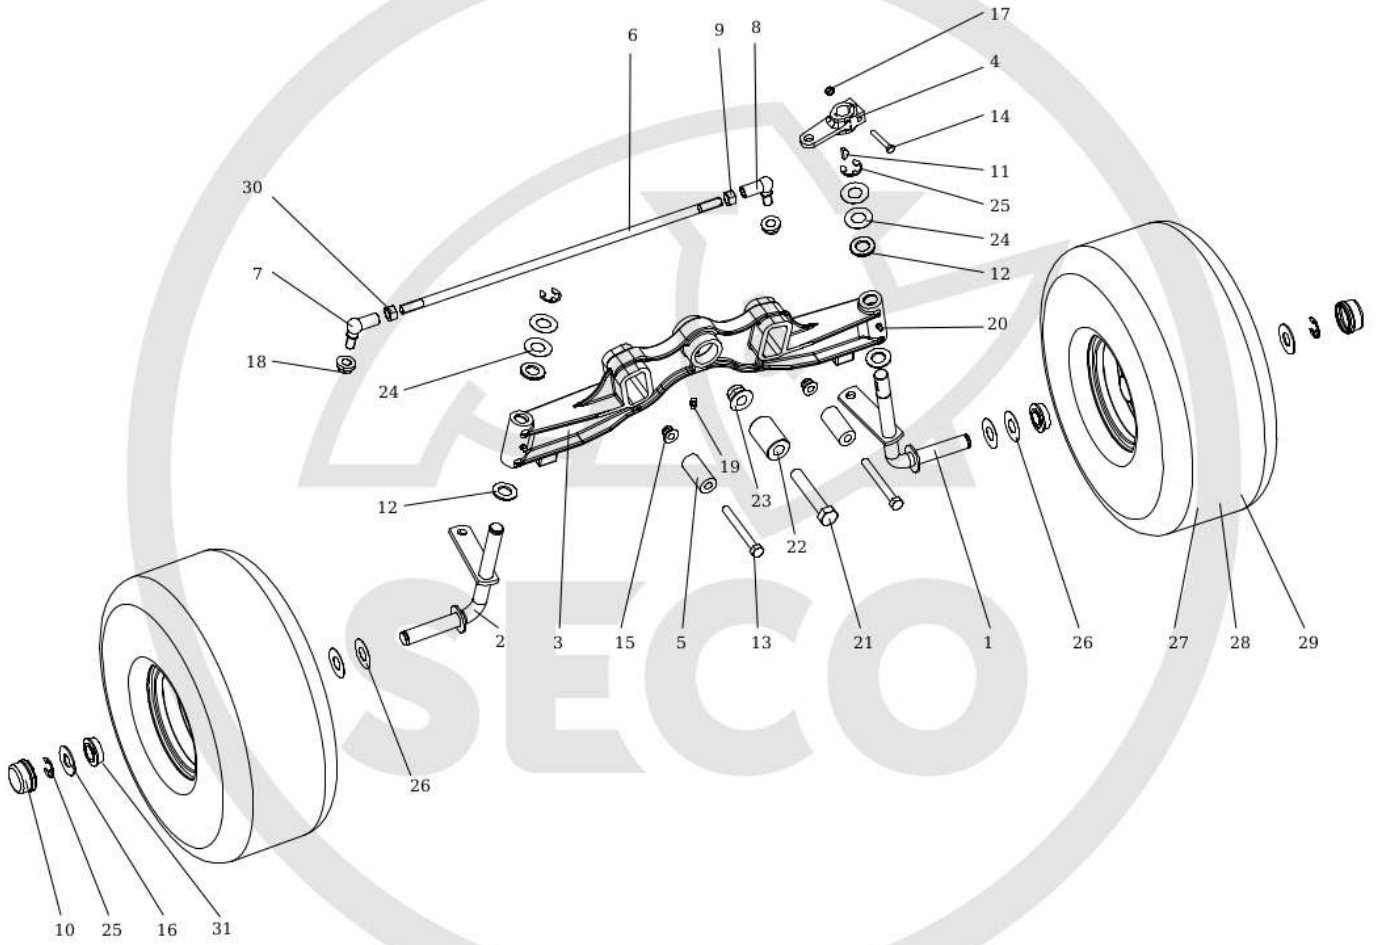

Model: KIJ8A-22-0015
Group: KIJ03-14-0001

Front axle UJ

ID	Name	Item code	No.	UOM
1	Pin left	S532916432143	1	KS
2	Pin right	S532916432153	1	KS
3	Axle	S532016542083	1	KS
4	Lever	S532080503603	1	KS
5	Spacer	S532195203533	2	KS
6	Connecting rod 0-9010-572	N532151336	1	KS
7	Angular joint 16 R DIN71802CS M12	N442073020	1	KS
8	Angular joint 16 L DIN71802CS M12	N442073019	1	KS
9	Nut M12 left	N311120539	1	KS
10	Cover 0-8025-237	N532150915	2	KS
11	Woodruff key 5e7X7.5	N311728003	1	KS
12	Washer 19	N311210514	4	KS
13	Screw M 10X80	N309501527	2	KS
14	Screw M 6X40	N309203524	1	KS
15	Nut M 10 DIN 6926 Zinc	N311129523	2	KS
16	Washer	S532092208363	2	KS
17	Nut M 6	N311129513	1	KS
18	Nut M 12 DIN 6923 8 Zinc. toothed	N311129521	2	KS
19	Lubricating head MK 8x1	N425111016	1	KS
20	Lubricating head MK 6x1	N425111004	2	KS
21	Screw M 8x90	N309501524	1	KS
22	Pin	S532093202793	1	KS
23	Nut M 16 DIN 6926	N311129527	1	KS
24	Washer	S532092208383	4	KS
25	Lock ring E-75 3/4	N311732023	4	KS
26	Washer	S532092208153	6	KS
	Wheel front 16x6.5-8 Grassmaster	N532940164	2	KS
28	Wheel disc front 5.50AX8H2 OTR 20	N325111024	2	KS
29	Tyre front 16/6,5x8 Multi trac	N274161023	2	KS
30	Nut M 12	N311120504	1	KS
31	Front wheel bearing 3/4 Compensa	N324196019	4	KS