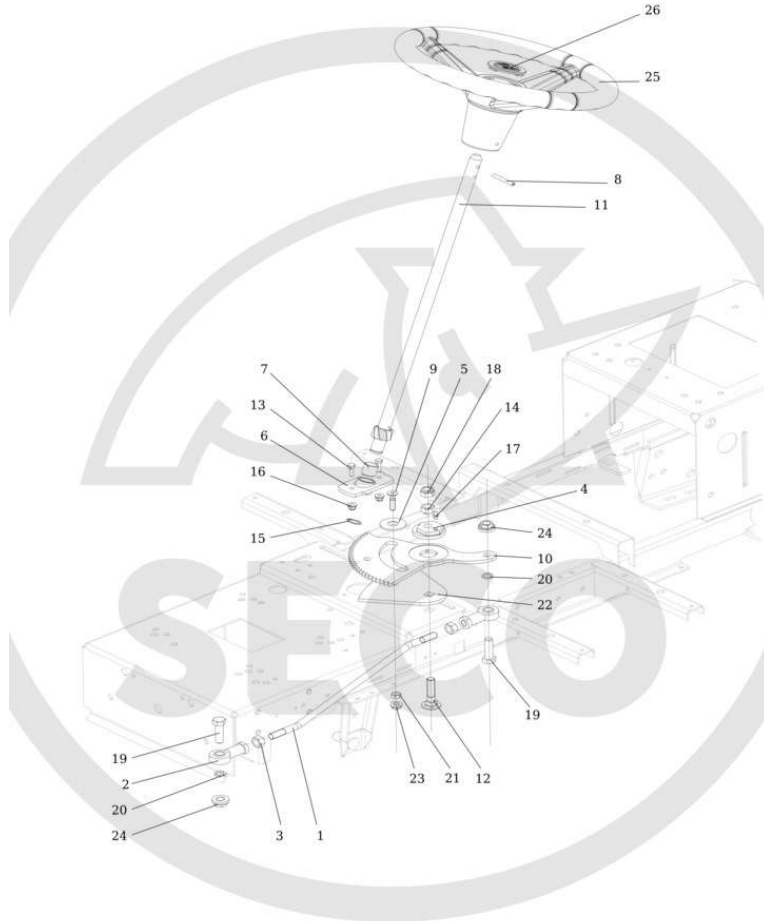

Model: KUJ8A-22-0015

Group: KUJ05-14-0001

Steering UJ102

ID	Name	Item code	No.	UOM
1	Steering rod 0-8041-338	N532151347	1	KS
2	Joint head PHS 12 CN	N442073028	2	KS
3	Nut M 12	N311150505	3	KS
4	Eccentric	S532080272033	1	KS
5	Spacer	S532195202593	1	KS
6	Bearing	S532938542103	1	KS
7	Bushing 1920 KU	N323721002	1	KS
8	Spring pin 6x45	N315238031	1	KS
9	Screw M 8x35 DIN 7991 10.9 Zinc	N309578534	1	KS
10	Toothed Segment	S532033322453	1	KS
11	Pinion compl.	S532930252043	1	KS
12	Screw M 12X55.8.8 A3L ISO 8677	N309019522	1	KS
13	Screw M 6X20	N309503548	2	KS
14	Nut M 12	N311129505	1	KS
15	Lock ring 19	N311733607	1	KS
16	Nut M 6 DIN 6926	N311129525	2	KS
17	Lubricating head MK 6x1	N425111004	1	KS
18	Washer	S532092202053	1	KS
19	Screw M12X40	N309503505	2	KS
20	Washer 12	N311214504	2	KS
21	Nut M 8	N311150503	1	KS
22	WASHER	S532113326353	1	KS
23	Nut M8 DIN 6923 8 Zinc. toothed	N311129520	1	KS
24	Nut M 12 DIN 6923 8 Zinc. toothed	N311129521	2	KS
25	Steering wheel 0-8020-201 UJ2014	N443821011	1	KS
26	Steering-wheel cover 0-8516-201	N532151344	1	KS